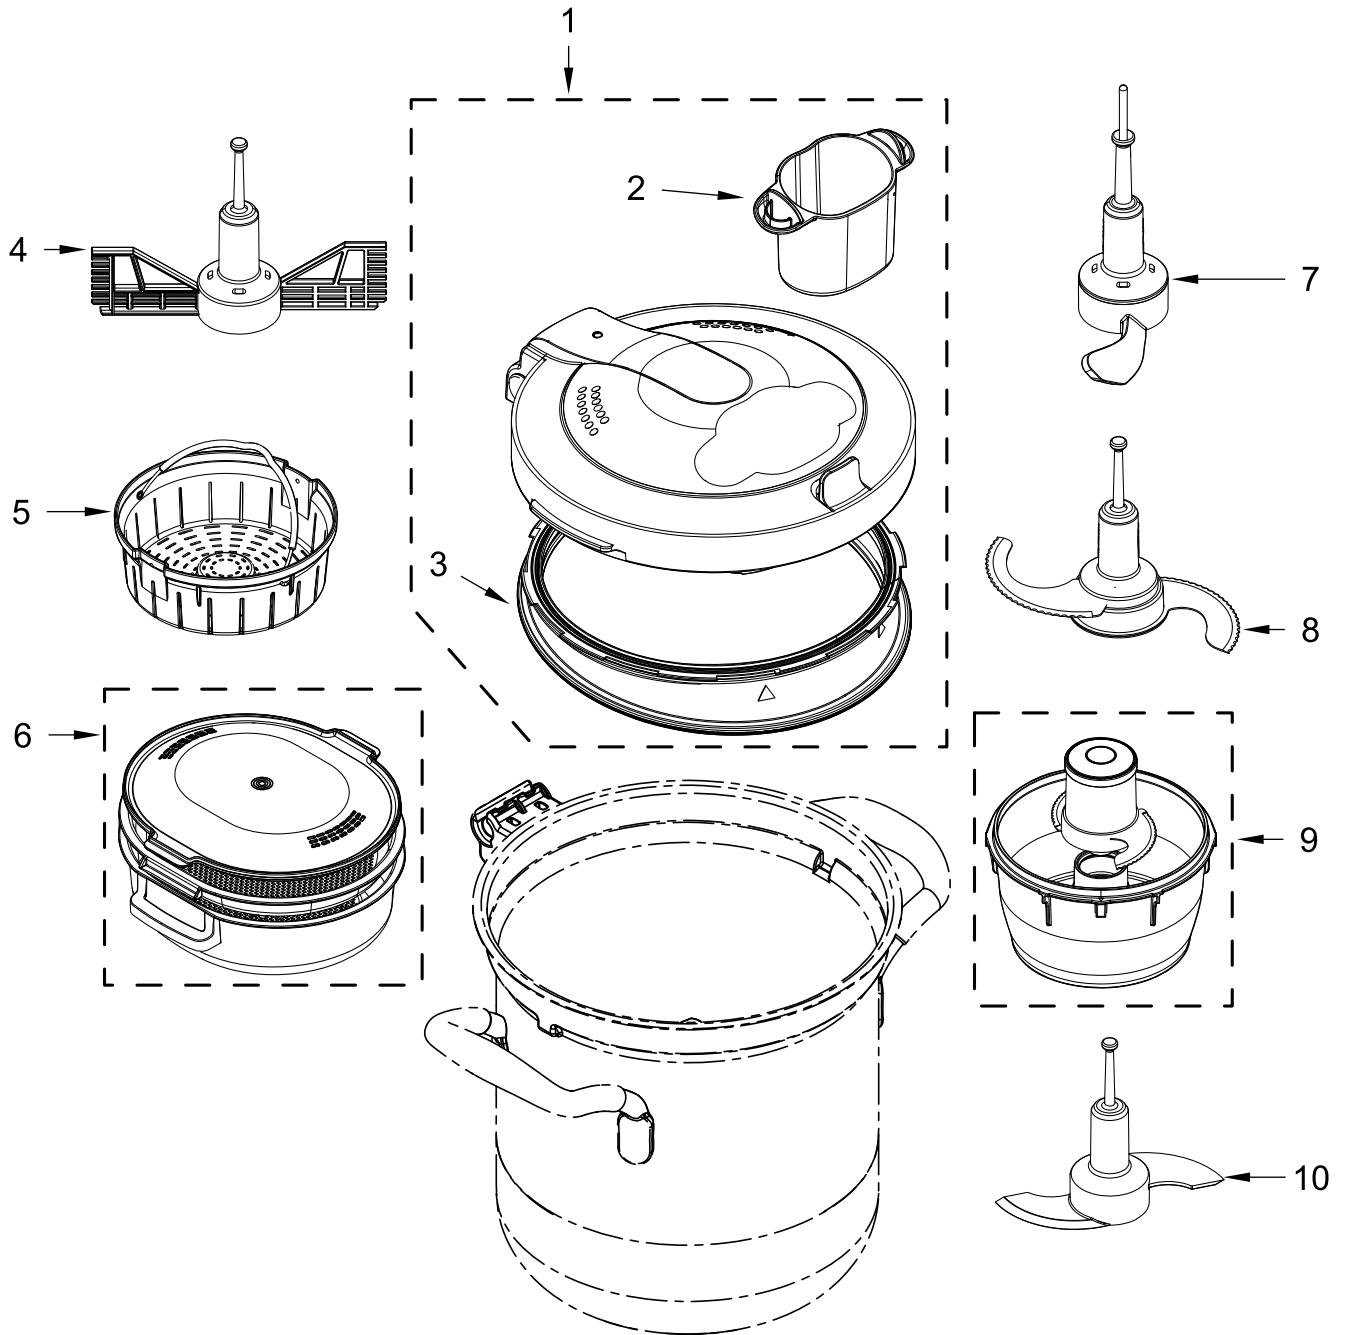

UNIT PARTS

UNIT PARTS

<u>Illus.</u> <u>No.</u>	<u>Part No.</u>	<u>Description</u>	<u>Illus.</u> <u>No.</u>	<u>Part No.</u>	<u>Description</u>	<u>Illus.</u> <u>No.</u>	<u>Part No.</u>	<u>Description</u>
		Note: Parts below are the only items available for service. For all other parts issues, please contact Customer Service.	11	W10803161	PCBA, Speed Sensor	22	W10803160	Base
1		Literature Parts	12	W10769048	Belt	23	W10803184	Foot, Base
	W10755536	Use & Care Guide (Australia)	13	W10803183	Gear, Drive Pulley	24	W10803164	PCBA, Loudspeaker
	W10692501	Use & Care Guide (United Kingdom)	14	W10769049	Motor	25	W10803180	Panel, Control
2	W10769029	Pot, Cooking	15	W10803157	Screw	26	W10769054	Knob, Control Panel
3	W10803482	Adapter, Blade Drive	16	W10803162	PCBA, EMC			
4	W10803483	Coupling, Blade Drive Lock	17	W10769057	Switch, Power			
5	W10803182	Coupler, Gear Shaft	18	W10769055	Knob, Bowl Lock			
6	W10769050	Cap Assembly, Thermal Fuse	19		Display, Top			
7	W10803181	Switch Assembly, Interlock (5KCF0103*)		W10803176	Almond Creme			
	W10909930	Switch Assembly, Interlock (5KCF0104*)		W10897893	Imperial Black			
8	W10803158	Gasket, Terminal		W10803170	Candy Apple			
9	W10803156	Thermostat, Auxiliary		W10803169	Empire Red			
10	W10803159	PCBA, Main		W10803173	Frosted Pearl			
				W10803177	Medallion Silver			
			20	W10803165	Knob, Display			
			21		Power Cord			
				W10769052	Europe			
				W10803187	Australia			
				W10803185	United Kingdom			

ATTACHMENT PARTS

ATTACHMENT PARTS

<u>Illus.</u> <u>No.</u>	<u>Part No.</u>	<u>Description</u>
1	W10877418	Lid Assembly
2	W10877420	Measuring Cup
3	W10877419	Seal, Lid
4	W10769045	Whisk, Egg
5	W10769038	Steamer Basket, Inner