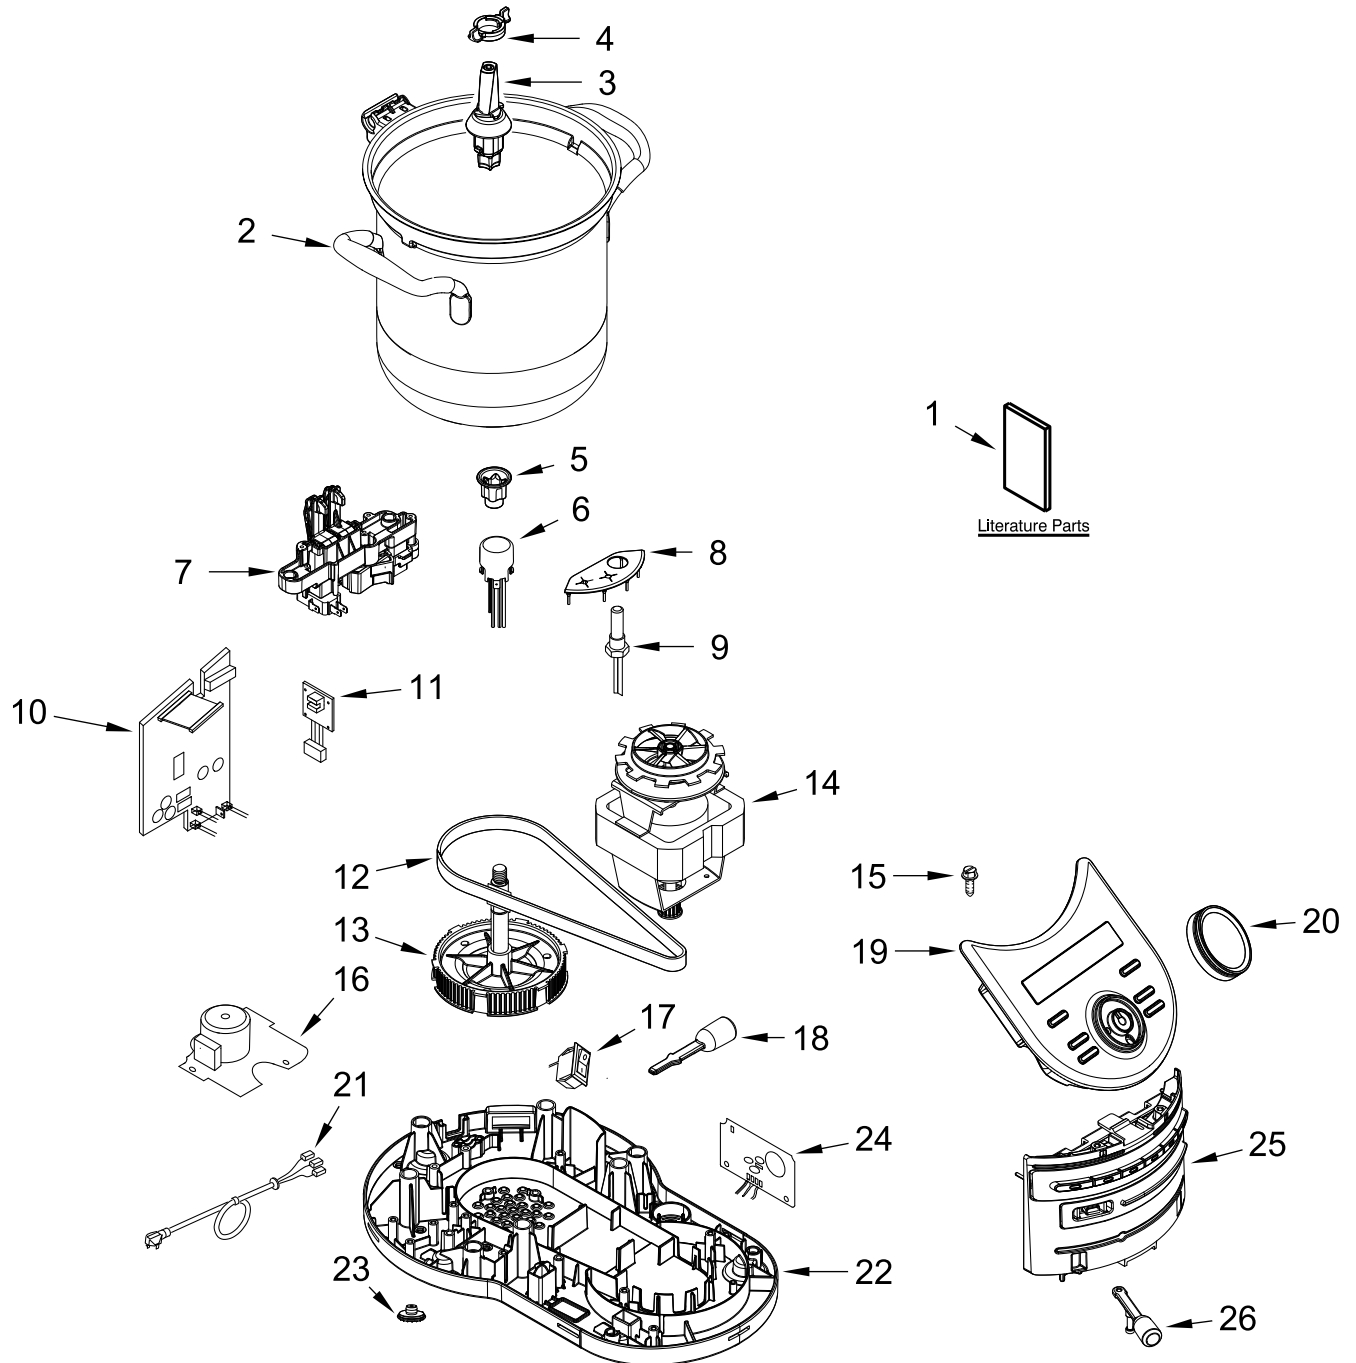

UNIT PARTS

UNIT PARTS

<u>Illus.</u> <u>No.</u>	<u>Part No.</u>	<u>Description</u>	<u>Illus.</u> <u>No.</u>	<u>Part No.</u>	<u>Description</u>	<u>Illus.</u> <u>No.</u>	<u>Part No.</u>	<u>Description</u>
		Note: Parts below are the only items available for service. For all other parts issues, please contact Customer Service.	11	W10803161	PCBA, Speed Sensor	22	W10803160	Base
1		Literature Parts	12	W10769048	Belt	23	W10803184	Foot, Base
	W10755536	Use & Care Guide (Australia)	13	W10803183	Gear, Drive Pulley	24	W10803164	PCBA, Loudspeaker
	W10692501	Use & Care Guide (United Kingdom)	14	W10769049	Motor	25	W10803180	Panel, Control
2	W10769029	Pot, Cooking	15	W10803157	Screw	26	W10769054	Knob, Control Panel
3	W10803482	Adapter, Blade Drive	16	W10803162	PCBA, EMC			
4	W10803483	Coupling, Blade Drive Lock	17	W10769057	Switch, Power			
5	W10803182	Coupler, Gear Shaft	18	W10769055	Knob, Bowl Lock			
6	W10769050	Cap Assembly, Thermal Fuse	19		Display, Top			
7	W10803181	Switch Assembly, Interlock (5KCF0103*)		W10803176	Almond Creme			
	W10909930	Switch Assembly, Interlock (5KCF0104*)		W10897893	Imperial Black			
8	W10803158	Gasket, Terminal		W10803170	Candy Apple			
9	W10803156	Thermostat, Auxiliary		W10803169	Empire Red			
10	W10803159	PCBA, Main		W10803173	Frosted Pearl			
				W10803177	Medallion Silver			
			20	W10803165	Knob, Display			
			21		Power Cord			
				W10769052	Europe			
				W10803187	Australia			
				W10803185	United Kingdom			

ATTACHMENT PARTS

ATTACHMENT PARTS

<u>Illus.</u> <u>No.</u>	<u>Part No.</u>	<u>Description</u>
1	W10877418	Lid Assembly
2	W10877420	Measuring Cup
3	W10877419	Seal, Lid
4	W10769045	Whisk, Egg
5	W10769038	Steamer Basket, Inner